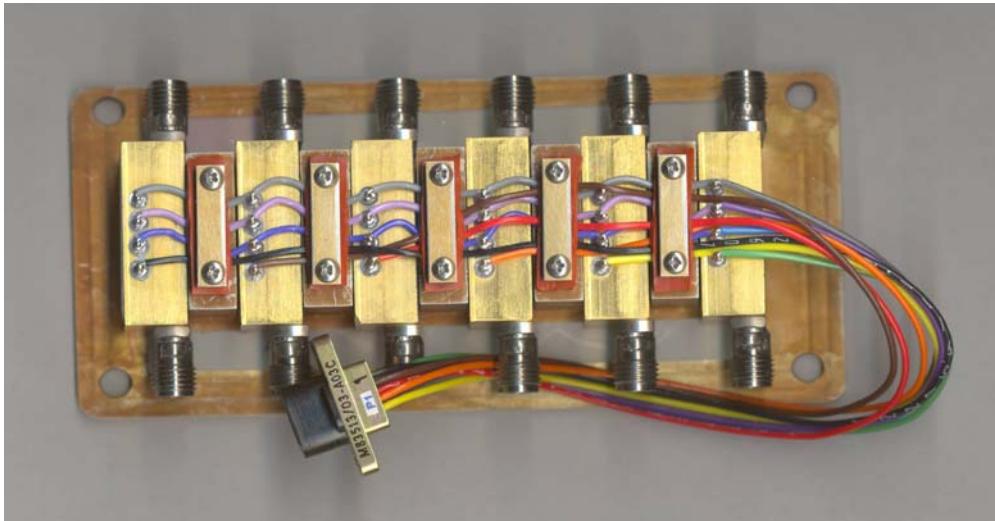

SWITCHED BIT ATTENUATOR ARRAY

Planar Monolithics Industries Model No: SAA-218-6-093-013542 is an Array of Six Switched Bit Attenuators (AMC Model No: SBA-218-6) operating from 2 to 18 GHz. This Assembly provides Switchable RF Attenuation for Six Signal Paths. The settings will be selected by Six Digital Control Bits. The standard version of this product is Epoxy Sealed, but the Hermetically Sealed version is available for more extreme environmental requirements.