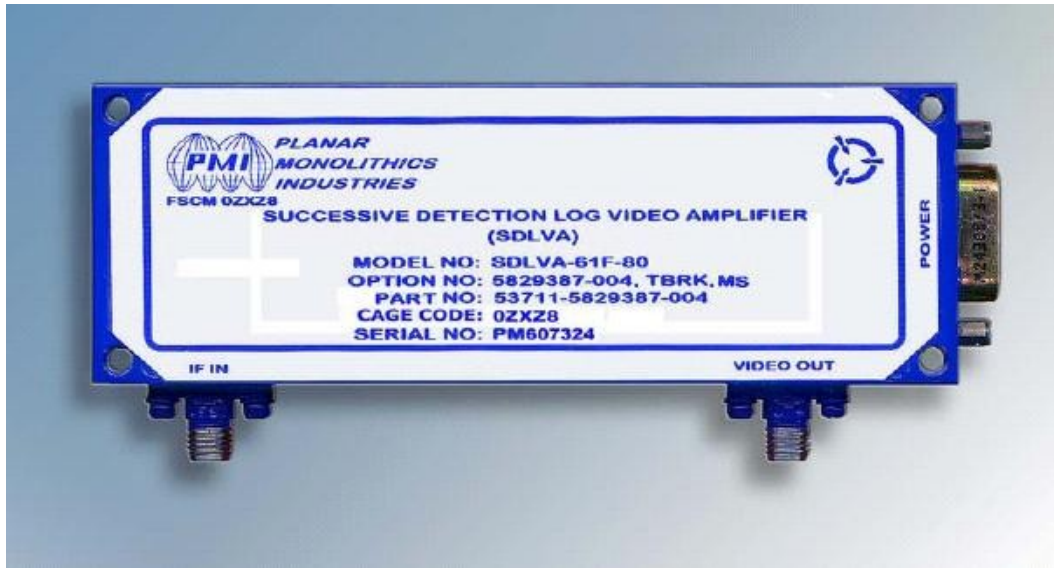

# SUCCESSIVE DETECTION LOG VIDEO AMPLIFIER (SDLVA)

Planar Monolithics Industries Model No: SDLVA-61F-80-5829387-004 Options TBRK, MS is a Matched Set of Successive Detection Log Video Amplifiers in a Compact Stacked Configuration. This unit operates over  $61.25 \text{ MHz} \pm 250 \text{ KHz}$  with a transfer function of  $E - 22.5 P_{IN} + 200$ , where  $P_{IN}$  is the input power in dB Above -80 dBm and  $E$  = output voltage in millivolts. The unit has been designed So that Both Modules share a Common Power Terminal.